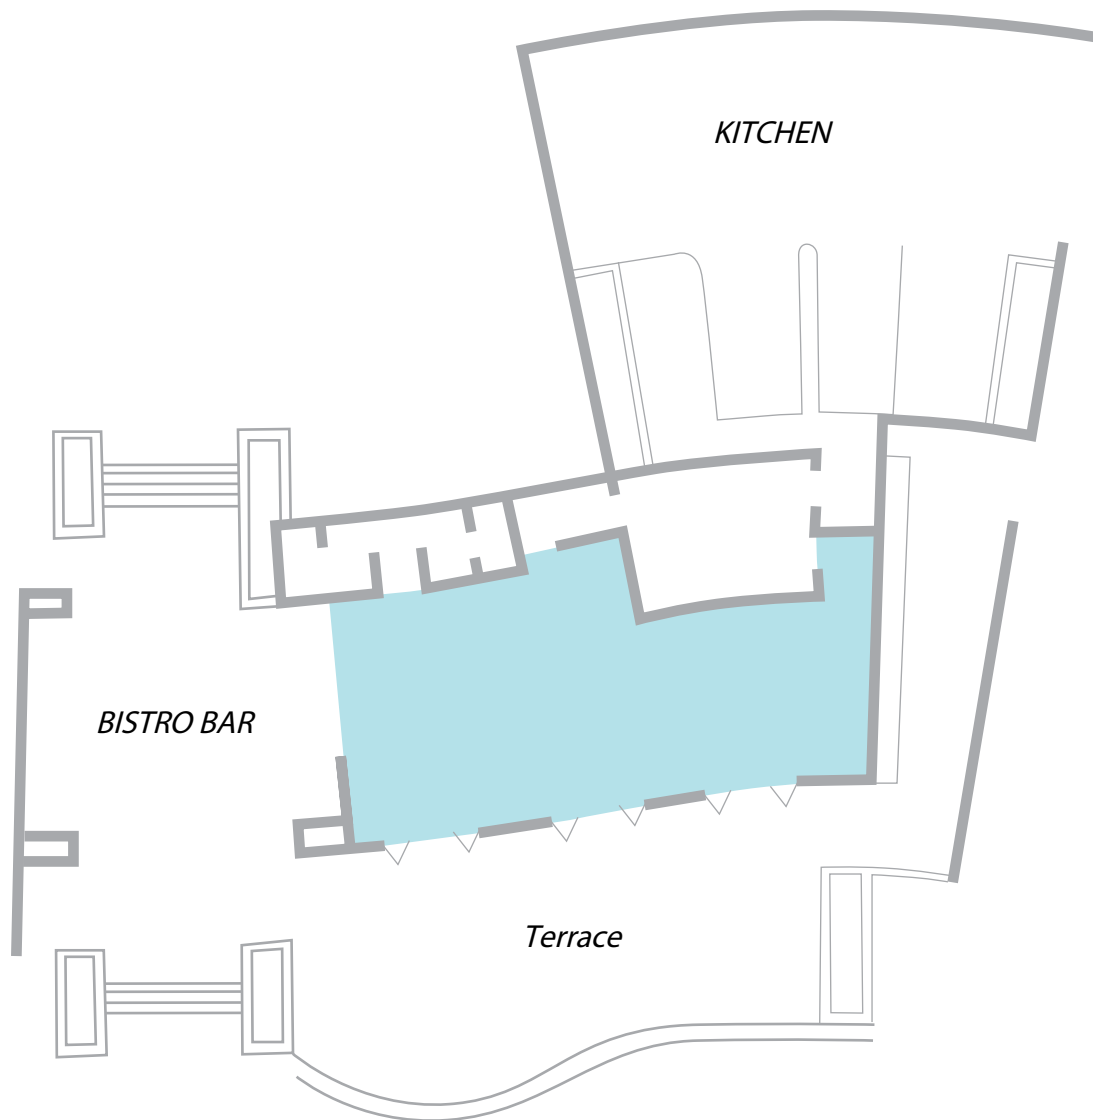

BISTRO - INTERIOR

SET UP

CAPACITY

Classroom	20 pax
Imperial	24 pax
Theater	40 pax
Banquet	40 pax

BISTRO - TERRAZA

SET UP	CAPACITY
Classroom	25 pax
Imperial	28 pax
Theater	40 pax
Banquet	40 pax

SET UP
Imperial U-Shape
Classroom
Theater
Banquet

CAPACITY
50 pax
60 pax
100 pax
80 pax or 112 w/beach

THE GAZEBO

SET UP

- Banquet
- Classroom
- Cocktail
- Theater

CAPACITY

- 40 pax
- 30 pax
- 90 pax
- 50 pax

PENTHOUSE - SETTING

SET UP Room 1

Classroom
Imperial U Shape
Theater
Banquet

CAPACITY

20 pax
22 pax
30 pax
32 pax

*Room 2 & 3 available if necessary for separate meetings, Imperial set up.

SUBLIME SAMANA
HOTEL & RESIDENCES