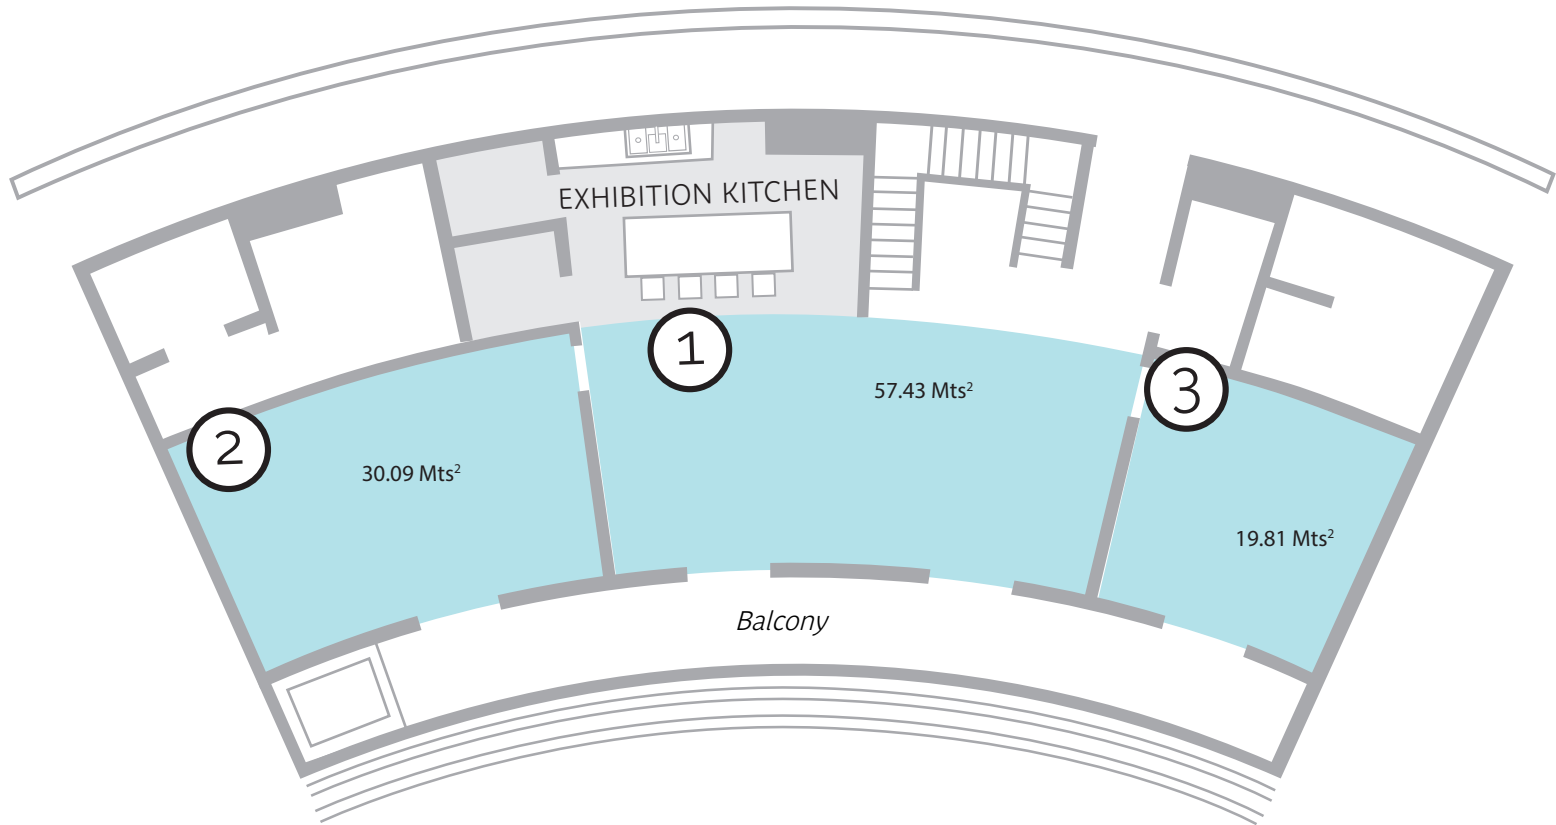

BISTRO - INTERIOR

SET UP

CAPACITY

Classroom	20 pax
Imperial	24 pax
Theater	40 pax
Banquet	40 pax

BISTRO - TERRAZA

SET UP	CAPACITY
Classroom	25 pax
Imperial	28 pax
Theater	40 pax
Banquet	40 pax

SET UP
Imperial U-Shape
Classroom
Theater
Banquet

CAPACITY
50 pax
60 pax
100 pax
80 pax or 112 w/beach

THE GAZEBO

SET UP

- Banquet
- Classroom
- Cocktail
- Theater

CAPACITY

- 40 pax
- 30 pax
- 90 pax
- 50 pax

PENTHOUSE - SETTING

SET UP Room 1

Classroom
Imperial U Shape
Theater
Banquet

CAPACITY

20 pax
22 pax
30 pax
32 pax

*Room 2 & 3 available if necessary for separate meetings, Imperial set up.

SUBLIME SAMANA
HOTEL & RESIDENCES