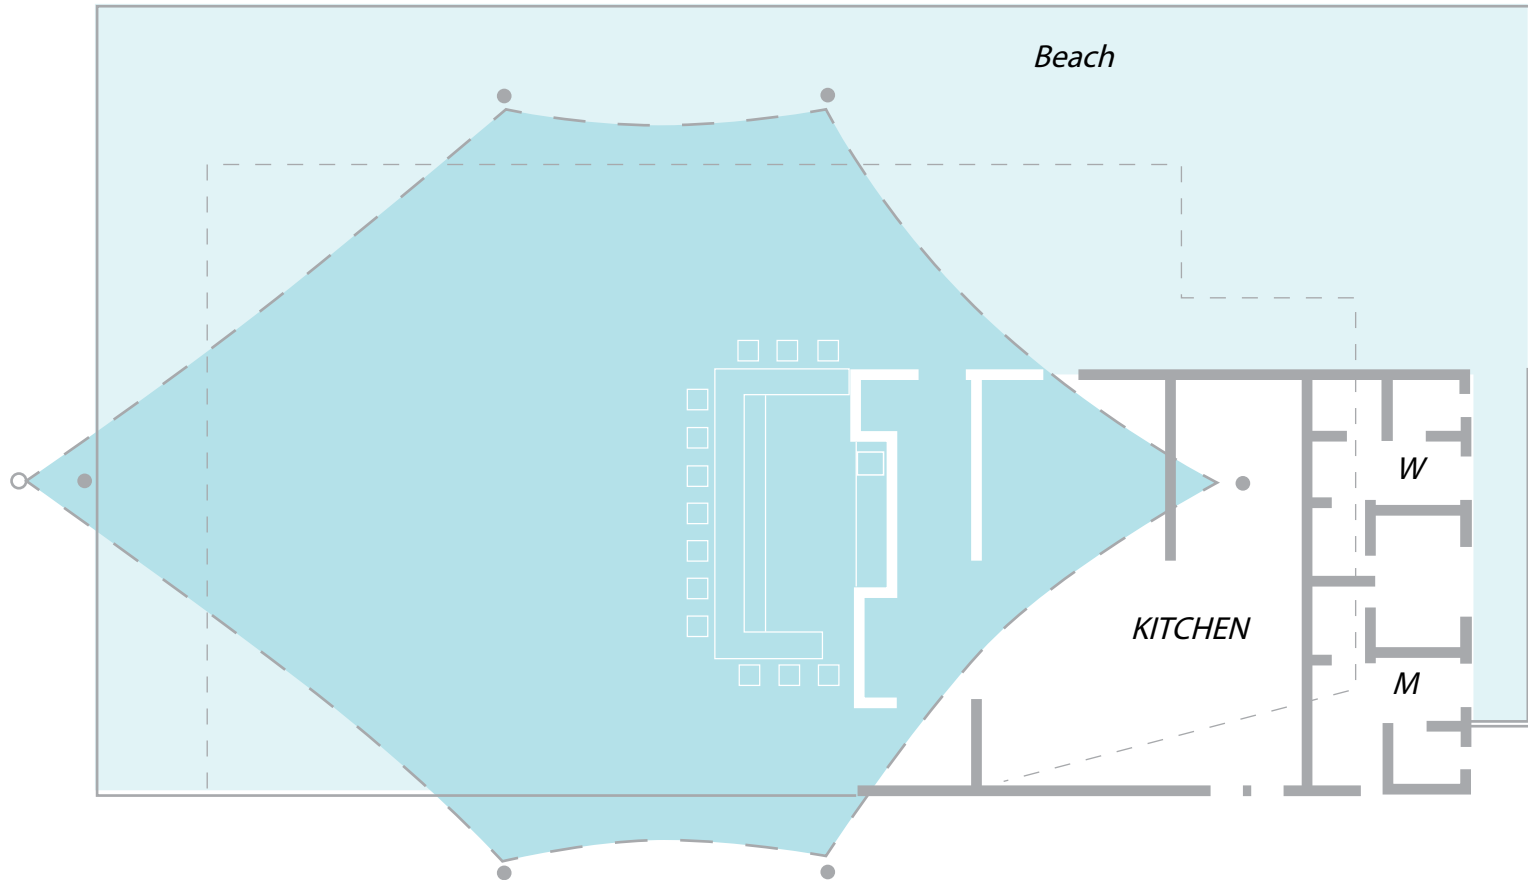

BISTRO - INTERIOR

SET UP

CAPACITY

Classroom	20 pax
Imperial	24 pax
Theater	40 pax
Banquet	40 pax

BISTRO - TERRAZA

SET UP	CAPACITY
Classroom	25 pax
Imperial	28 pax
Theater	40 pax
Banquet	40 pax

SET UP
Imperial U-Shape
Classroom
Theater
Banquet

CAPACITY
50 pax
60 pax
100 pax
80 pax or 112 w/beach

THE GAZEBO

SET UP

- Banquet
- Classroom
- Cocktail
- Theater

CAPACITY

- 40 pax
- 30 pax
- 90 pax
- 50 pax

PENTHOUSE - SETTING

SET UP Room 1

Classroom
Imperial U Shape
Theater
Banquet

CAPACITY

20 pax
22 pax
30 pax
32 pax

*Room 2 & 3 available if necessary for separate meetings, Imperial set up.

SUBLIME SAMANA
HOTEL & RESIDENCES