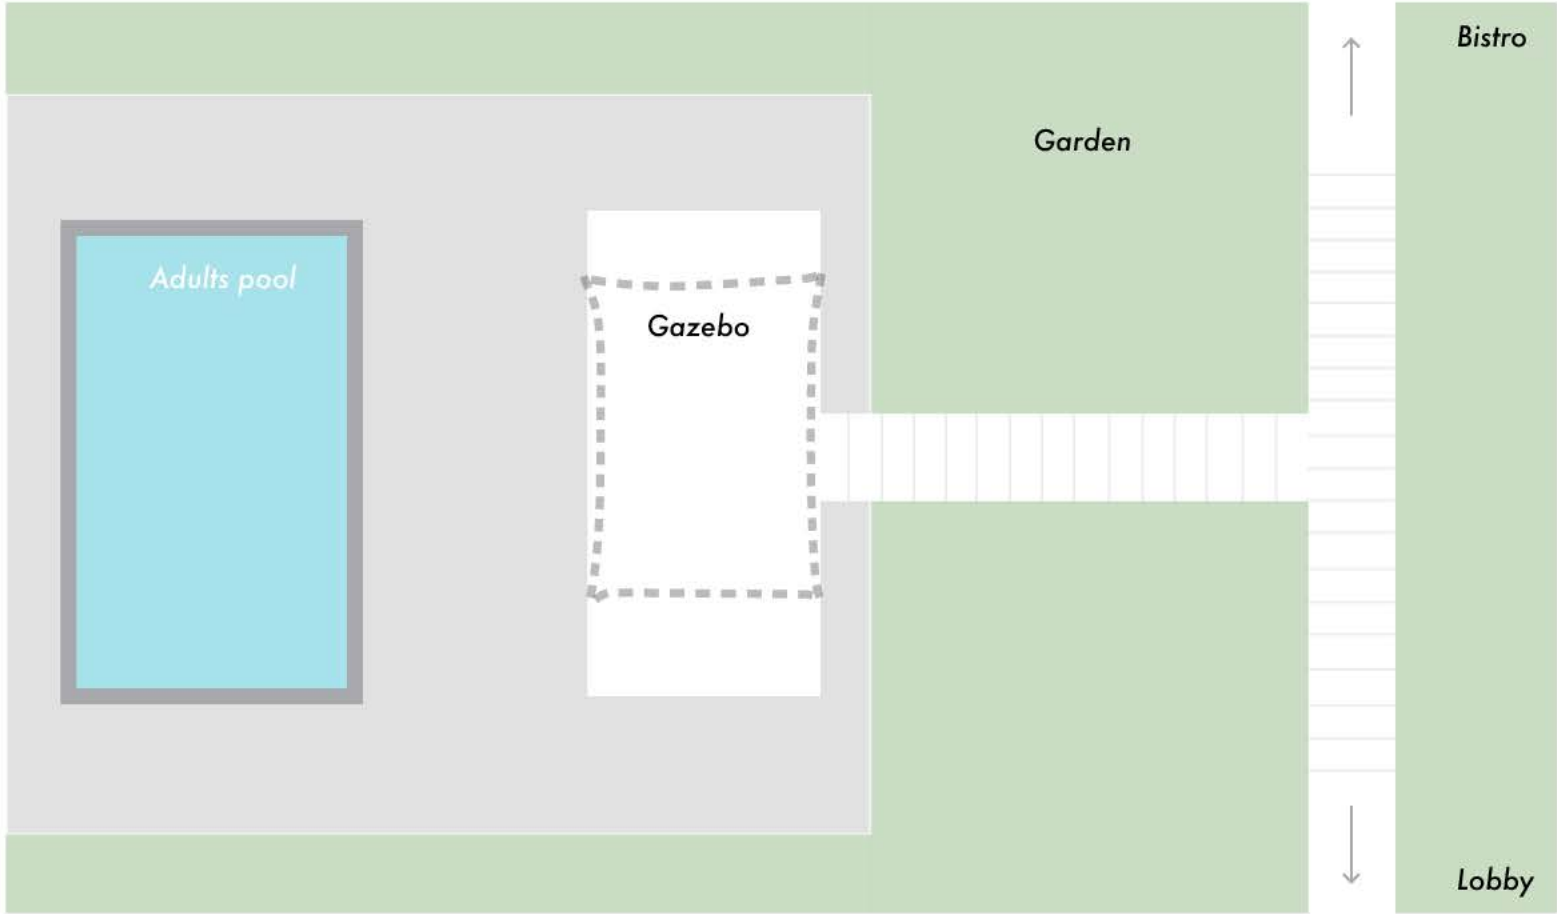

BISTRO - INTERIOR

SET UP

CAPACITY

Classroom	20 pax
Imperial	24 pax
Theater	40 pax
Banquet	40 pax

BISTRO - TERRAZA

SET UP	CAPACITY
Classroom	25 pax
Imperial	28 pax
Theater	40 pax
Banquet	40 pax

SET UP
Imperial U-Shape
Classroom
Theater
Banquet

CAPACITY
50 pax
60 pax
100 pax
80 pax or 112 w/beach

THE GAZEBO

SET UP

- Banquet
- Classroom
- Cocktail
- Theater

CAPACITY

- 40 pax
- 30 pax
- 90 pax
- 50 pax

PENTHOUSE - SETTING

SET UP Room 1

Classroom
Imperial U Shape
Theater
Banquet

CAPACITY

20 pax
22 pax
30 pax
32 pax

*Room 2 & 3 available if necessary for separate meetings, Imperial set up.

SUBLIME SAMANA
HOTEL & RESIDENCES