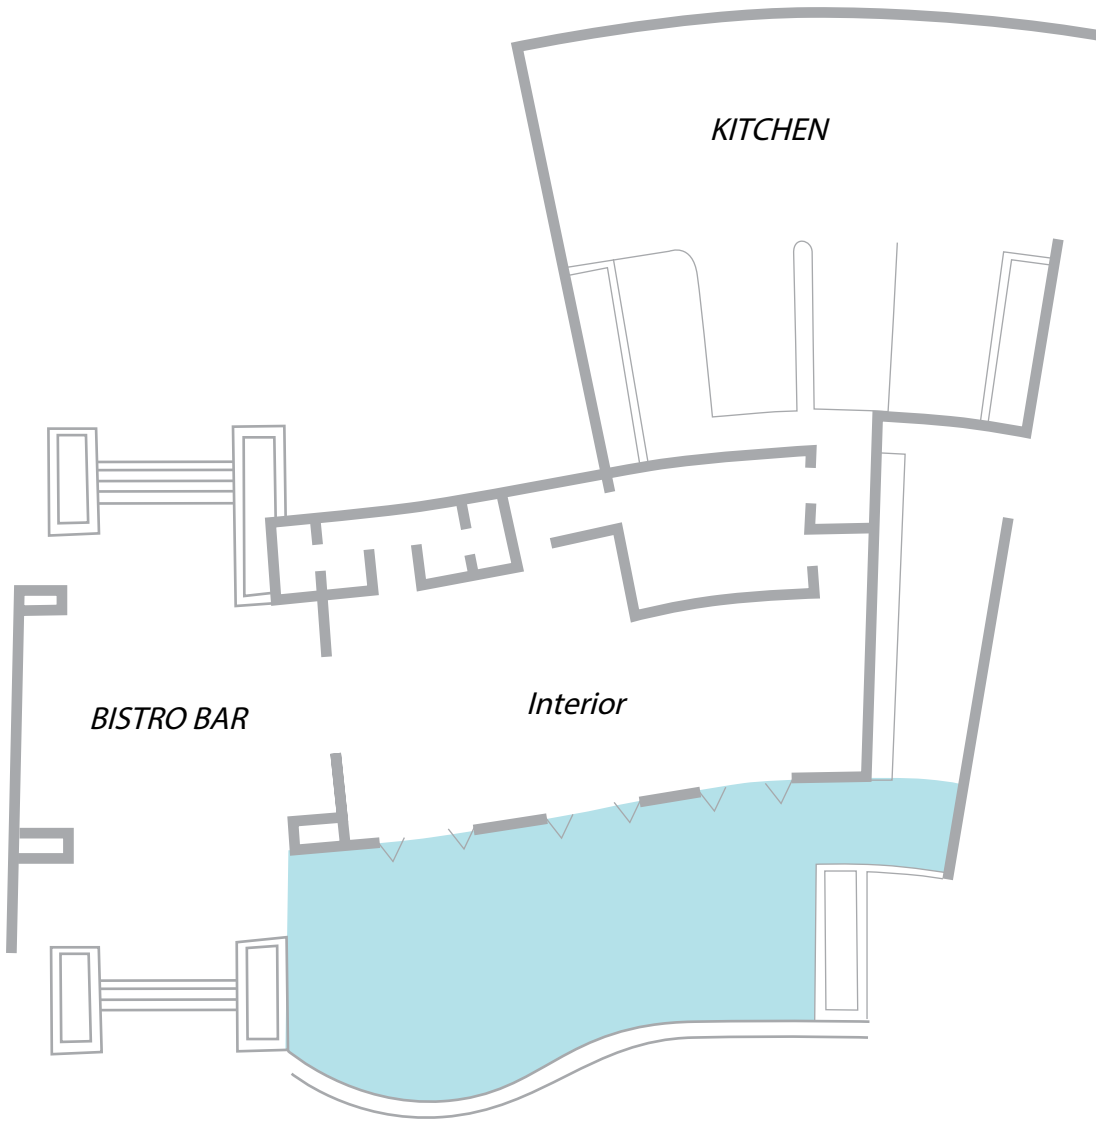

BISTRO - INTERIOR

SET UP

CAPACITY

Classroom	20 pax
Imperial	24 pax
Theater	40 pax
Banquet	40 pax

BISTRO - TERRAZA

SET UP	CAPACITY
Classroom	25 pax
Imperial	28 pax
Theater	40 pax
Banquet	40 pax

SET UP
Imperial U-Shape
Classroom
Theater
Banquet

CAPACITY
50 pax
60 pax
100 pax
80 pax or 112 w/beach

THE GAZEBO

SET UP

- Banquet
- Classroom
- Cocktail
- Theater

CAPACITY

- 40 pax
- 30 pax
- 90 pax
- 50 pax

PENTHOUSE - SETTING

SET UP Room 1

Classroom
Imperial U Shape
Theater
Banquet

CAPACITY

20 pax
22 pax
30 pax
32 pax

*Room 2 & 3 available if necessary for separate meetings, Imperial set up.

SUBLIME SAMANA
HOTEL & RESIDENCES