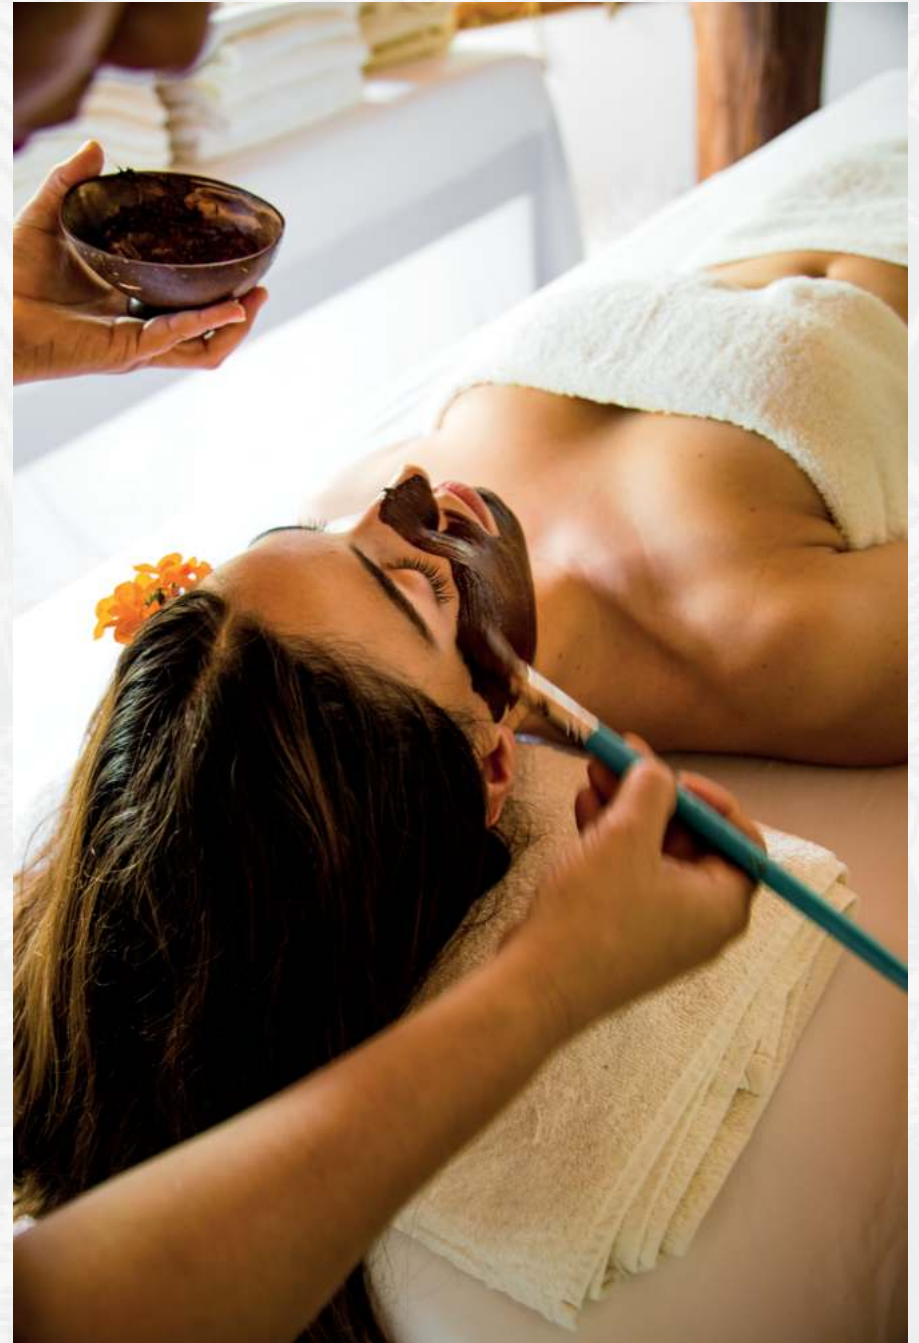

Beauty Treatments

FACIALS

- Sea Lullaby 50 mins.
- Manly Facial 50 mins.
- Spheres Facial 60 mins.
- Luxury Facial 80 mins.

MANICURE & PEDICURE

- Reflexology massage included with traditional mani and pedi.
- Pedicure 50 mins / Manicure 30 mins / Both 80 mins
- -Polish French manicure and pedicure
- -Nail polish change
- -Gel Nails

HAIRSTYLING

- Wash and Dry
- Additional Waves
- Short or Extension Braids
- *BRIDAL (at Spa or Room)
- Bride's Makeup
- Bride's Hair
- Bridesmaid Hair

HAIR REMOVAL

- Eyebrows, Upper Lip, Chin
- -Arms
- -Back
- -Chest
- -Under Arm
- -Bikini
- -Full Leg
- -Half Leg